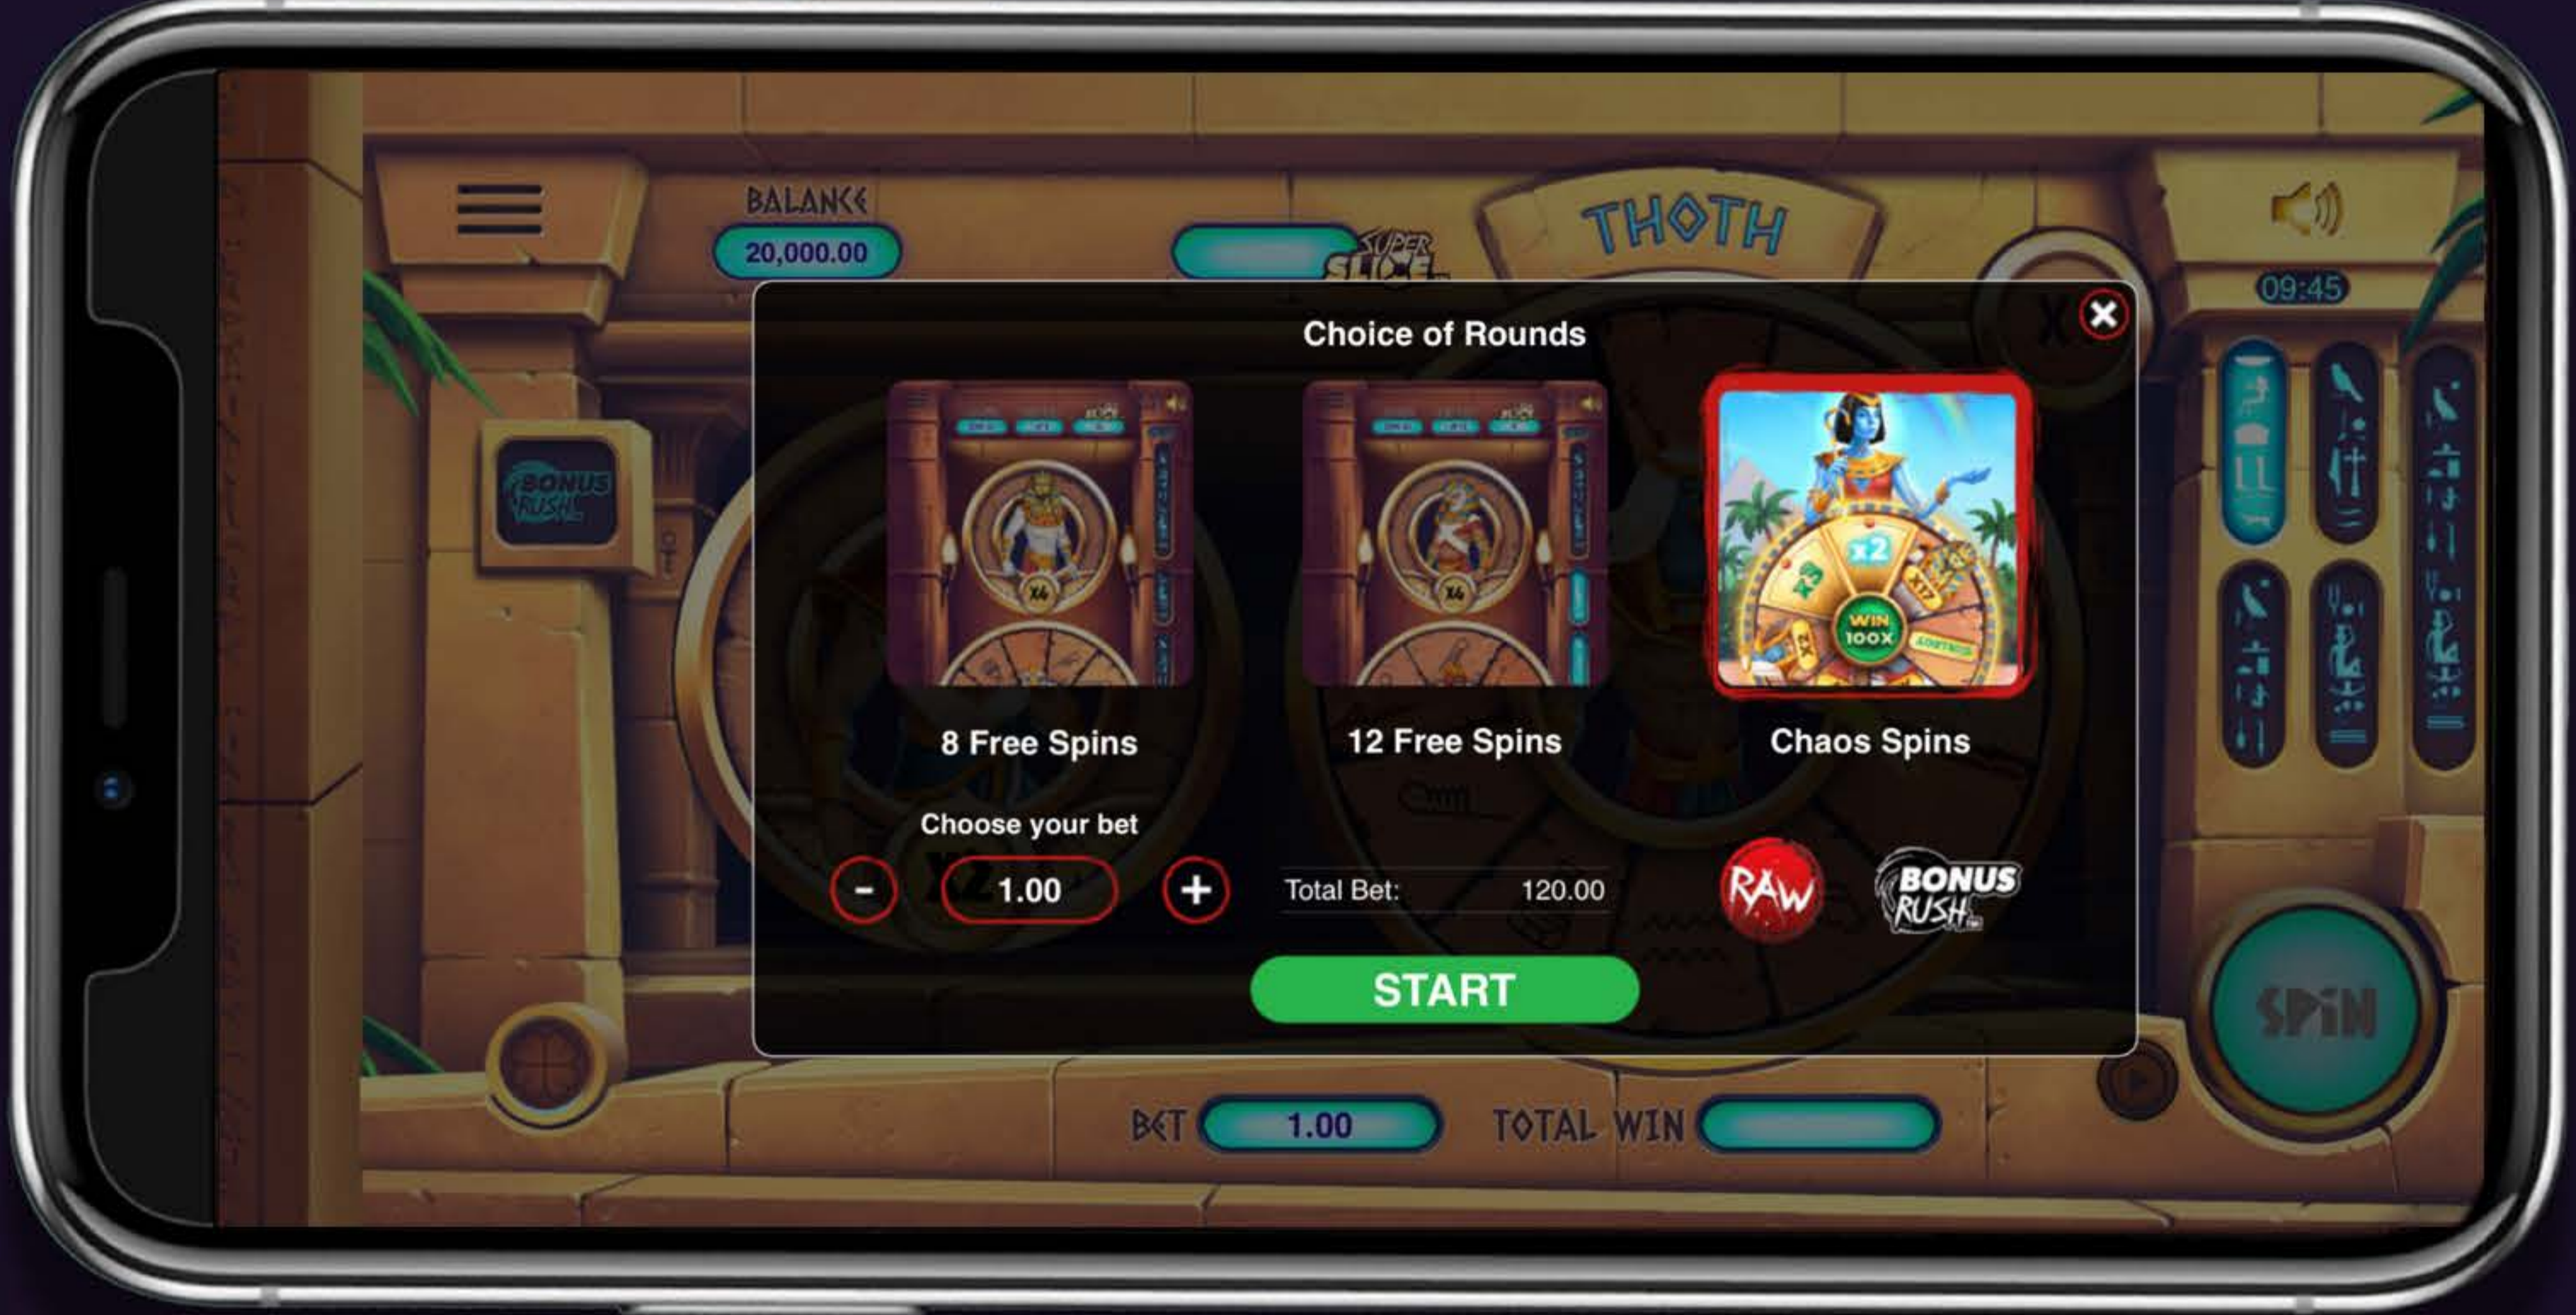

SUPER SLICE™

The patent pending SuperSlice™ engine delivers dynamic slices to any wheel design, between 2 to 12, so players never know how many slices or what those slices will hold. Each god win magically transitions you to the next god wheel, where each win is multiplied. Make it to the Ra wheel and find your chance for Egyptian treasure. The action never stops and is different on every spin keeping things fresh and unique and the adrenaline pumping.

CHAOS SPINS

If you please the gods, Ra might reward you with Chaos Spins. Very few get to see Naunet and her Chaos Spins but those who do are likely to see that her treasure knows no bounds. Naunet's Chaos Spins gives you unlimited spins with the chance of collecting your own gods, each with its own multiplier. With each spin she fills her wheel of gods including the chance of multiplying your entire multiplier winnings by 2x or 3x. Only when the gods have tired will you "collect" your treasure and return to Free Spins for another chance of visiting Chaos Spins.

CLUSTER SPIN™

Up To
x1,000

CLUSTERSPIN (IN MARKETS WHERE ALLOWED)

Increase your wins with Clusterspin™. Will you have a winning or losing round? Make extra either way. Play the Clusterspin™ game and win extra, up to 1,000 times your bet on top of your normal gameplay. Choose from 5, 10, 15 or 20 Clusterspin™ packages, set your desired ante bet, choose if you believe you will win or lose more over your game and get ready to earn extra cash! The main game plays out as usual and the ante game plays out separately so it's just like playing your normal rounds but with an added big win opportunity of 1,000x your ante.

BONUS RUSH (IN MARKETS WHERE ALLOWED)

Why wait for the bonus round, rush straight into the action with Bonus Rush™. It's simple, choose your bonus, set your desired bet, and start the action. Once started the bonus game plays out directly and your adventure begins. Hopefully the gods look favorably on you!