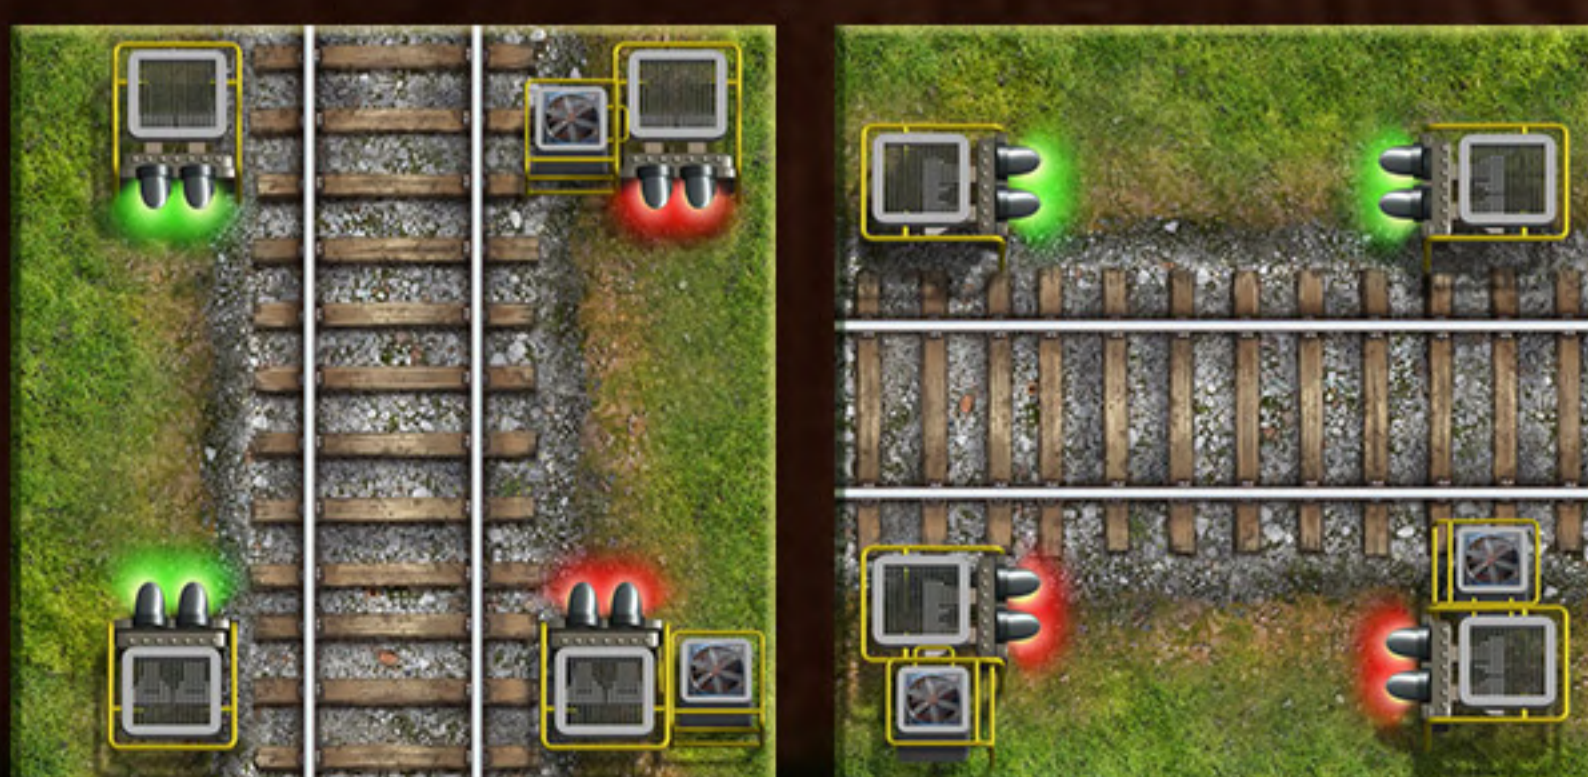

Train Cranes (only in Free Spins)

If your train comes to an end of a track and there happens to be a train crane there, the crane will come alive and move your train to a new safe track to ensure your train continues so you can rack up those big wins in Free Spins.

TRAIN BLOCKERS

Rocks, dirt, bushes and fallen trees

It's not always easy to keep those tracks free of clutter and they definitely impact your trains ability to travel the tracks'. All of these items unfortunately can stop a train in its tracks and block your path onwards.

Water Towers

Along your track you will find old water towers, left over from some forgotten time. Sometimes they leak water on to the tracks' and block your trains advancement, other times you can safely pass.

Blocked Tunnels

It's really for your trains' safety as unsafe tunnels could be dangerous and that's why they are blocked from entering but it definitely can be frustrating when they block your trains' advancement!