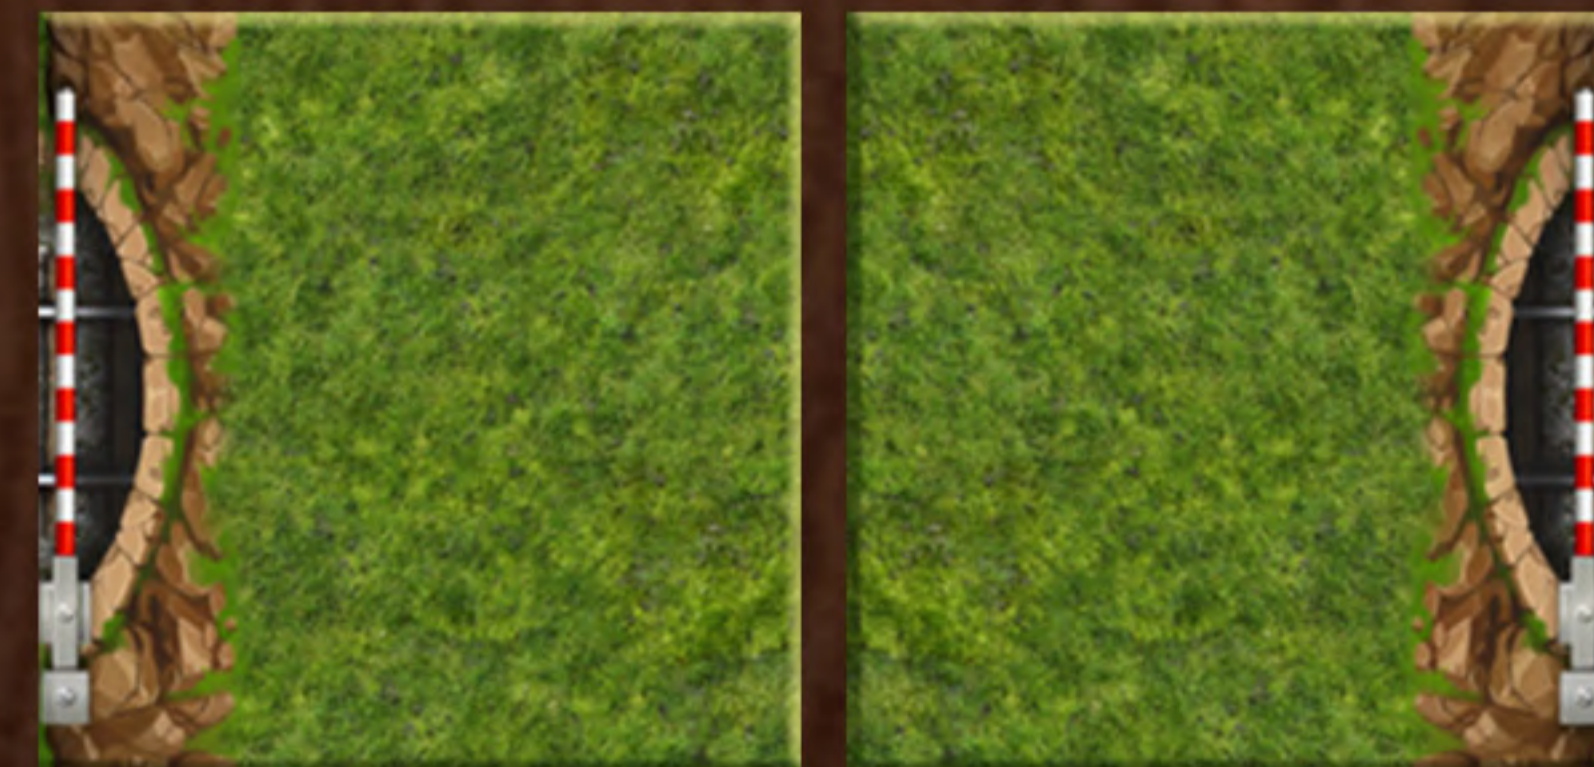

Train Cranes (only in Free Spins)

If your train comes to an end of a track and there happens to be a train crane there, the crane will come alive and move your train to a new safe track to ensure your train continues so you can rack up those big wins in Free Spins.

TRAIN BLOCKERS

Rocks, dirt, bushes and fallen trees

It's not always easy to keep those tracks free of clutter and they definitely impact your trains ability to travel the tracks'. All of these items unfortunately can stop a train in its tracks and block your path onwards.

Water Towers

Along your track you will find old water towers, left over from some forgotten time. Sometimes they leak water on to the tracks' and block your trains advancement, other times you can safely pass.

Blocked Tunnels

It's really for your trains' safety as unsafe tunnels could be dangerous and that's why they are blocked from entering but it definitely can be frustrating when they block your trains' advancement!