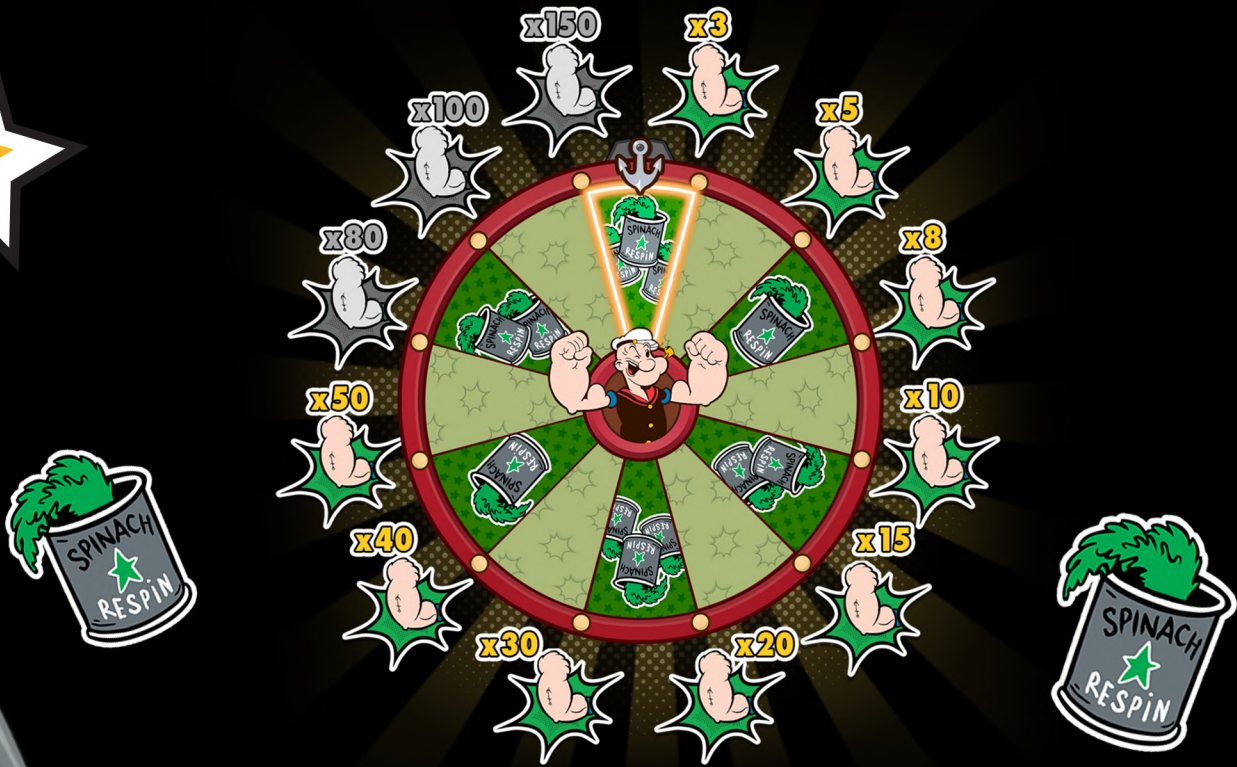

Popeye vs Brutus uses our patent pending SuperSlice[®] offering 2-12 dynamic slices on every spin. It couldn't be easier, spin the wheel, see the number of symbol slices added and watch if you are rewarded the sailor's luck. More slices mean a higher chance for wins while a lower number of slices mean larger prizes but look for Wimpy, Spinach and the Popeye vs Brutus symbols for your chance of wins up to 7,800x your bet.

SUPER SLICE™

The patent pending SuperSlice® engine delivers dynamic slices to the wheel, between 2 to 12, so players never know how many slices or what those slices will hold. Perhaps it's 2 slices with high symbols for a guaranteed win or one with the three spinach symbols that triggers the Spinach Respins, but whatever you do, miss the empty slices as they don't award anything.

Example:

GAME FEATURES

Wimpy's Burgers

Wimpy is always hungry and it's no different in Popeye vs Brutus SuperSlice™. If you win the Wimpy symbol on any base game or Free Spins spin and there are burgers on the wheel, Wimpy collects the burgers, eats them and awards a multiplier on his and the burger's value x the number of burgers he eats. The more he eat's, the bigger your wins and the happier his stomach will be :)

Spinach Respins

Spinach is Popeye's power, the more he eat's, the bigger the muscles and the stronger he gets in his battle with Brutus. In Spinach Respins, more spinach equals bigger Popeye muscles and the multiplier awarded to you. Collect all the Spinach for muscle bursting wins of up to 150x your bet.