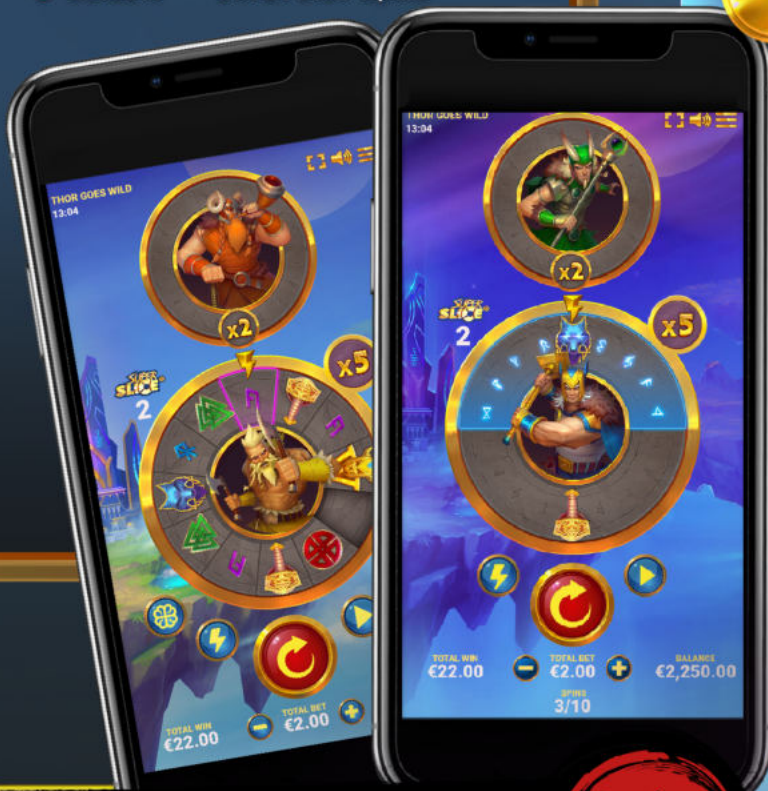

HEIMDALL GOD WHEEL

- 90.01% 1 in 20.73 Spins
- 94.50% 1 in 20.73 Spins
- 95.51% 1 in 20.43 Spins