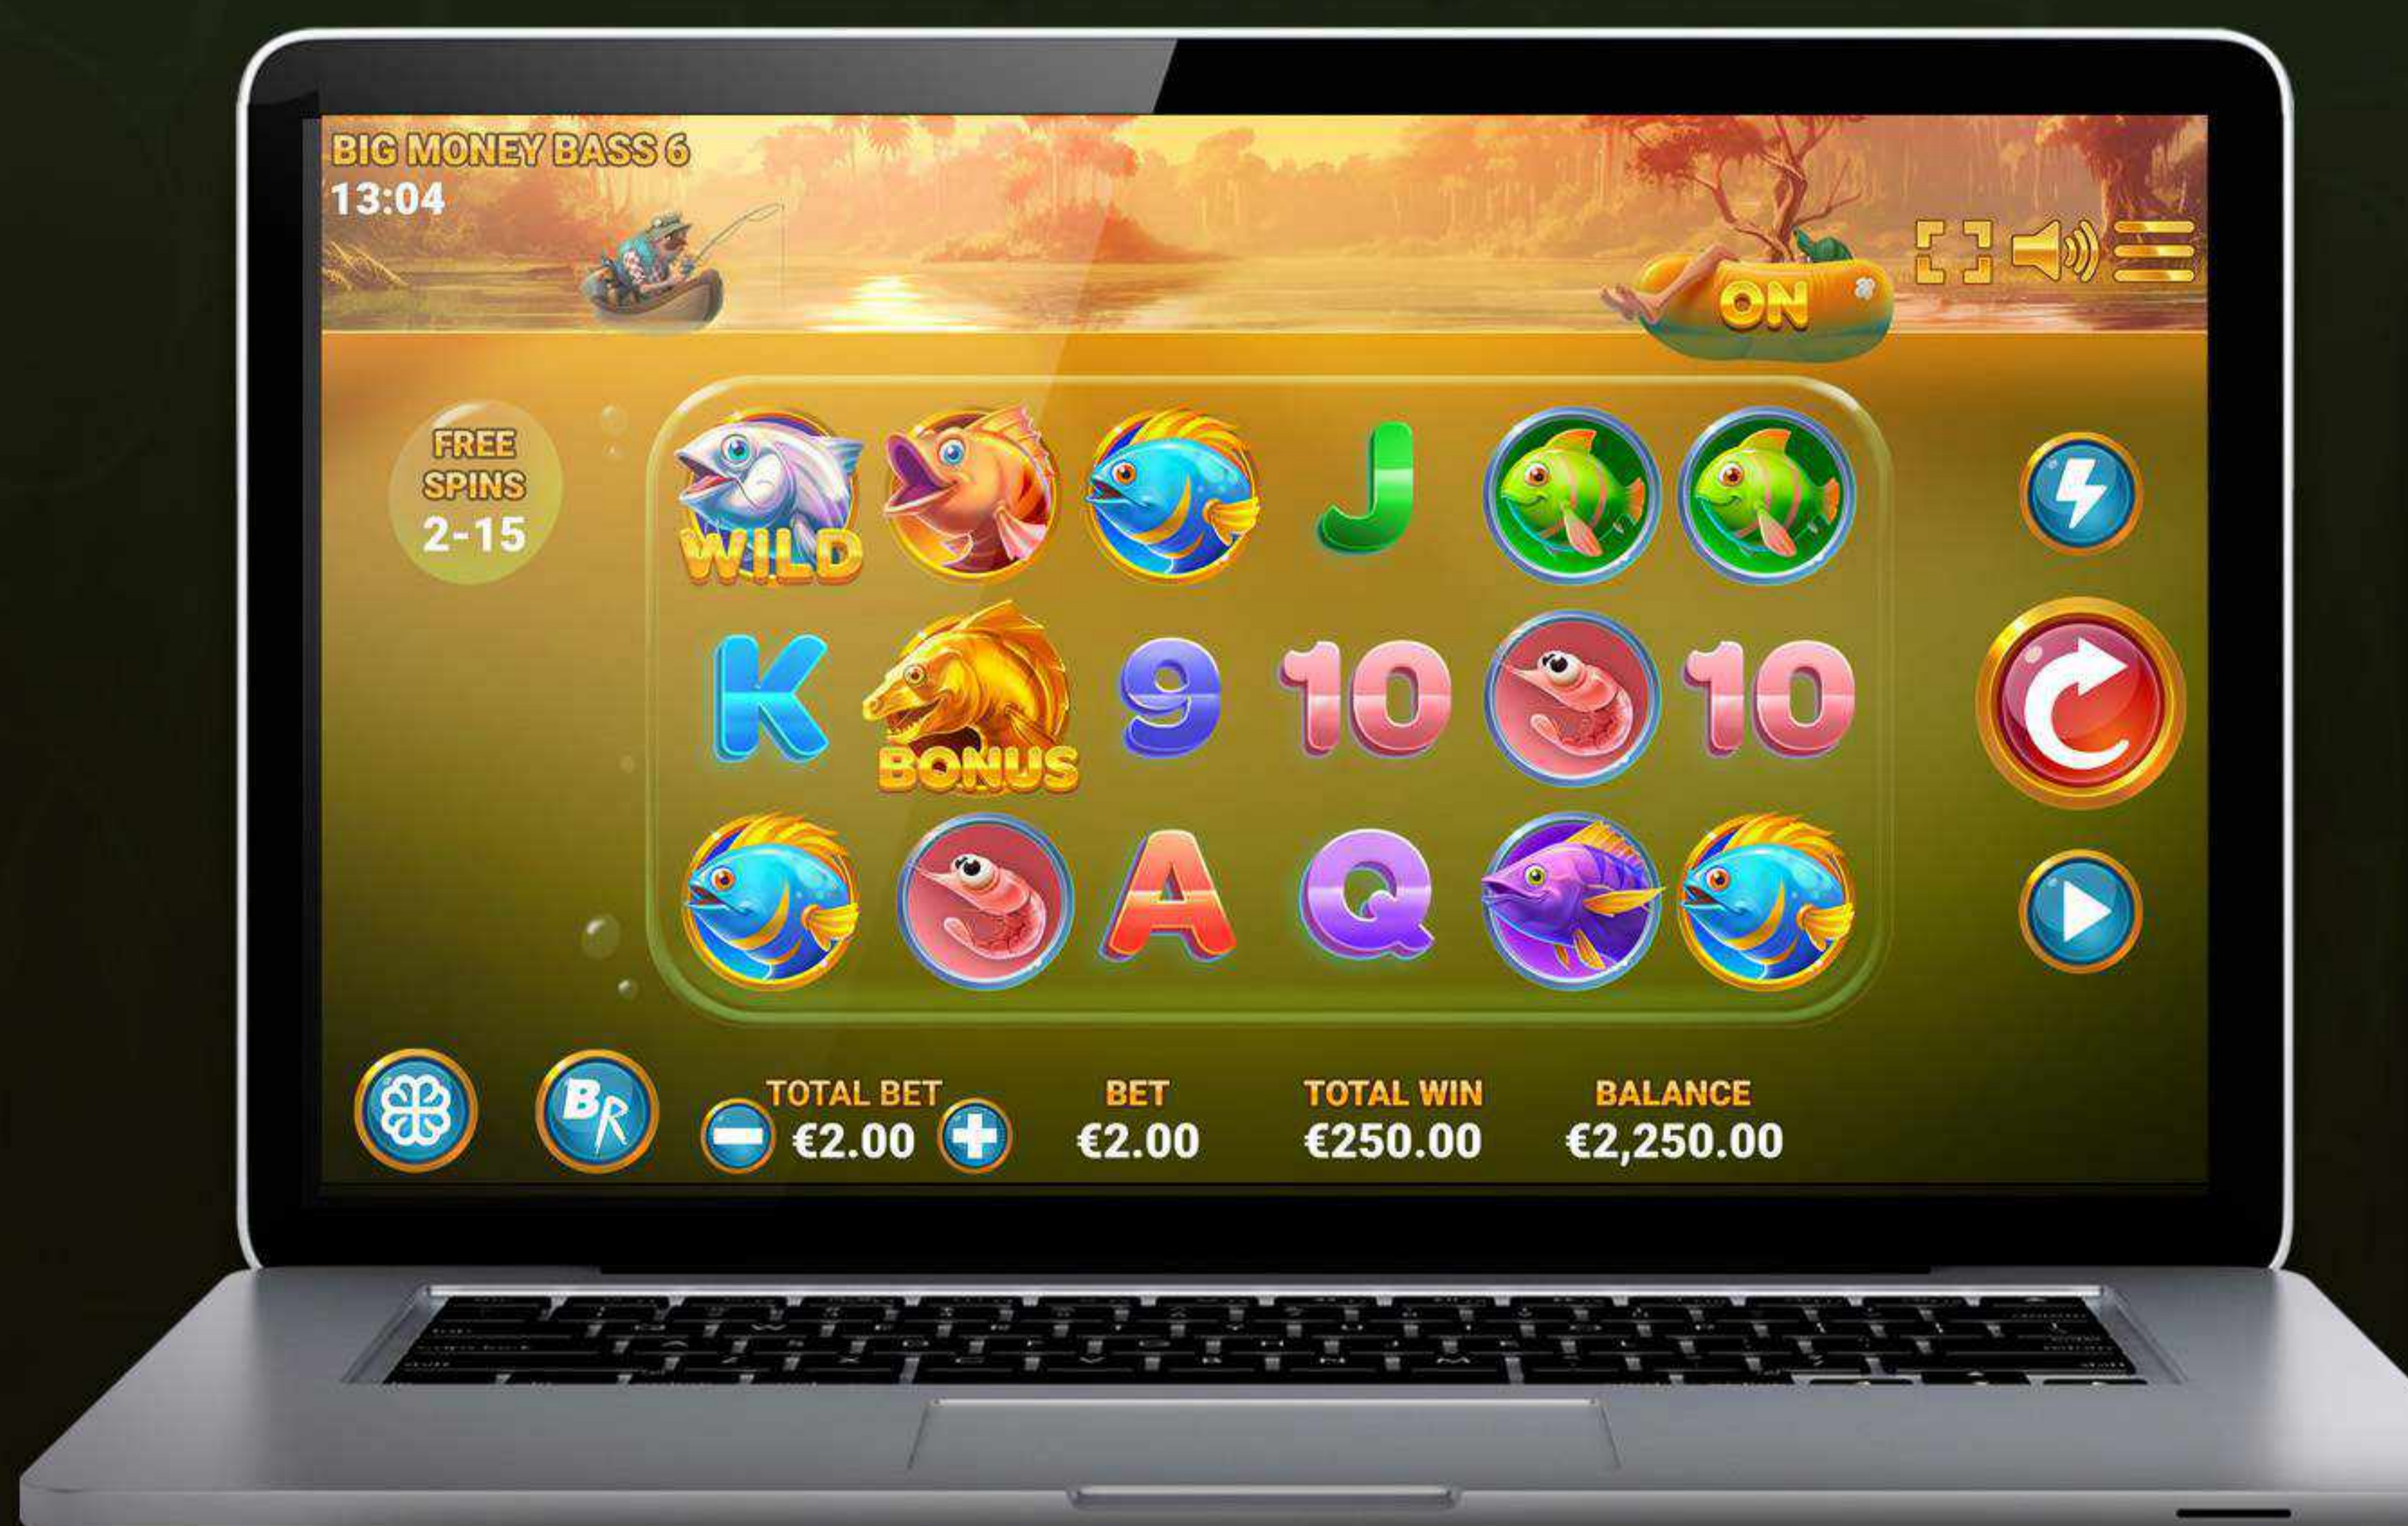

60AK: 30
50AK: 10
40AK: 2.5
30AK: 0.5

NINE

60AK: 30
50AK: 10
40AK: 2.5
30AK: 0.5
20AK: 0.2

GAME ORIENTATION

Play BIG MONEY BASS 6™ anyway or anywhere you want. The game is responsive and works seamlessly in portrait and landscape on either a mobile device or desktop computers.

Landscape Desktop or Mobile

Portrait Mobile